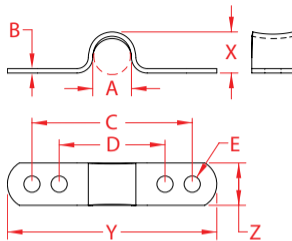

# 4 HOLE EYE STRAP

## 304 STAINLESS STEEL

Import

Stamped

ITEM	A (max. diameter)	B	C	D	E	X (height)	Y (length)	Z (width)	WLL (lb)	WT (lb)	PACKAGING TYPE	EACH (qty)	INNER (qty)	CARTON (qty)	UPC
S3709-0010	0.33"	0.05"	2.18"	1.03"	0.14"	0.48"	2.60"	0.43"	75	0.02	POLYBAG	1	10	500	791506057536
S3709-0013	0.45"	0.05"	2.25"	1.30"	0.14"	0.53"	2.71"	0.43"	75	0.02	POLYBAG	1	10	500	791506057543
S3709-0016	0.55"	0.05"	2.35"	1.40"	0.14"	0.63"	2.84"	0.43"	75	0.02	POLYBAG	1	10	500	791506057550

**NOTE:**  
**ROUNDED SADDLE PREVENTS CHAFE OF ROPE ON EDGES.**  
**ALL DIMENSIONS ARE NOMINAL (+/- 3%) AND ARE SUBJECT TO CHANGE WITHOUT NOTICE.**